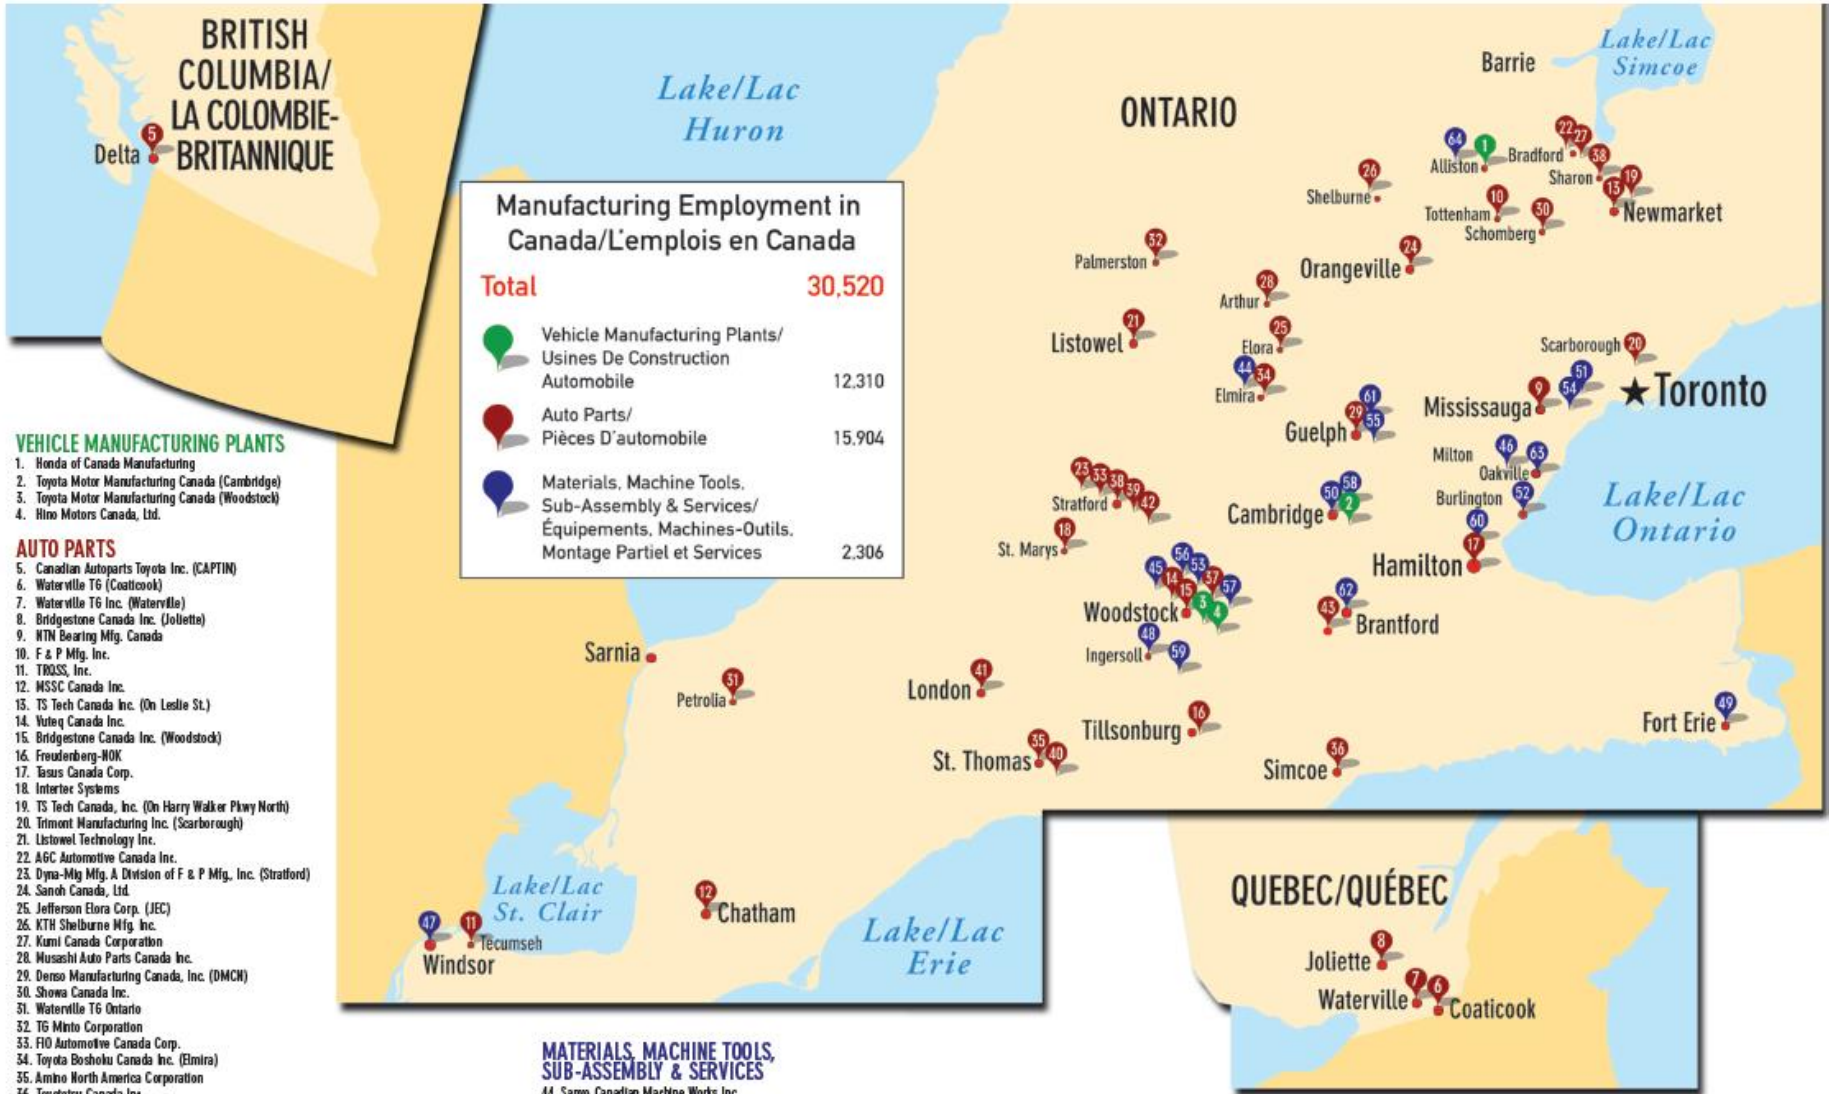

PLANTS IN CANADA

52. Horiba Automotive Test Systems Inc.
53. Toyota Tsusho Canada, Inc. (Woodstock)
54. Tsubaki of Canada Ltd.
55. NGF Canada Ltd.
56. Green Metals Canada, Inc.
57. Maple Automotive Corp. (Woodstock)
58. Toyota Tsusho Canada, Inc.
59. Autrans Corporation - Ingersoll Plant
60. Jervis B. Webb Company of Canada, Ltd.
61. KWE Guelph
62. Nichirin Inc.
63. Omron Automotive Technologies
64. Simcoe Parts Service Inc. (SPS)